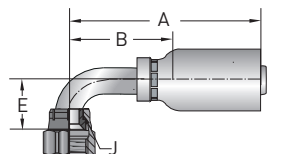

Fittings - Permanent Crimp

56 Series

13756 Female JIC 37° Swivel 45° Elbow

Construction: Steel. Add "C" for Stainless Steel.

Part Number	Thread Size	Hose I.D.		A		Cutoff Allow. B		E		J Hex
		inch	mm	inch	mm	inch	mm	inch	mm	inch
13756-4-2	7/16-20	1/8	3	1.98	50	1-5/16	33	.33	8	9/16
13756-4-3	7/16-20	3/16	5	1.93	49	1-1/4	32	.39	10	9/16
13756-4-4	7/16-20	1/4	6	2.19	56	1-1/4	32	.39	10	9/16
13756-5-4	1/2-20	1/4	6	2.46	62	1-1/2	38	.39	10	5/8
13756-6-4	9/16-18	1/4	6	2.24	57	1-1/4	32	.43	11	11/16
13756-6-5	9/16-18	5/16	8	2.53	64	1-1/2	38	.43	11	11/16
13756-6-6	9/16-18	3/8	10	2.57	65	1-9/16	40	.43	11	11/16
13756-8-6	3/4-16	3/8	10	2.76	70	1-3/4	44	.59	15	7/8
13756-8-8	3/4-16	1/2	13	2.72	69	1-5/8	41	.59	15	7/8
13756-10-8	7/8-14	1/2	13	2.87	73	1-3/4	45	.63	16	1
13756-10-10	7/8-14	5/8	16	3.23	83	2	50	.63	16	1
13756-12-10	1-1/16-12	5/8	16	3.74	95	2.40	61	.83	21	1-1/4
13756-12-12	1-1/16-12	3/4	19	4.03	102	2-11/16	68	.83	21	1-1/4
13756-16-16	1-5/16-12	1	25	4.53	115	2.63	67	.94	24	1-1/2

13956 Female JIC 37° Swivel 90° Elbow

Construction: Steel. Add "C" for Stainless Steel.

Part Number	Thread Size	Hose I.D.		A		Cutoff Allow. B		E		J Hex
		inch	mm	inch	mm	inch	mm	inch	mm	inch
13956-4-2	7/16-20	1/8	3	1.83	46	1-1/4	32	.68	17	9/16
13956-4-3	7/16-20	3/16	5	1.75	44	1-1/16	27	.83	21	9/16
13956-4-4	7/16-20	1/4	6	2.01	51	1-1/16	27	.83	21	9/16
13956-5-4	1/2-20	1/4	6	2.01	51	1-1/16	27	.83	21	5/8
13956-6-4	9/16-18	1/4	6	2.01	51	1-1/16	27	.91	23	11/16
13956-6-5	9/16-18	5/16	8	2.14	54	1-1/8	28	.91	23	11/16
13956-6-6	9/16-18	3/8	10	2.22	56	1-1/4	32	.91	23	11/16
13956-8-6	3/4-16	3/8	10	2.55	65	1-9/16	40	1.14	29	7/8
13956-8-8	3/4-16	1/2	13	2.48	63	1-3/8	35	1.14	29	7/8
13956-10-8	7/8-14	1/2	13	2.60	66	1-1/2	38	1.26	32	1
13956-10-10	7/8-14	5/8	16	2.96	75	1-5/8	41	1.26	32	1
13956-12-10	1-1/16-12	5/8	19	3.39	86	2-1/16	52	1.89	48	1-1/4
13956-12-12	1-1/16-12	3/4	19	3.89	99	2-9/16	65	1.89	48	1-1/4
13956-16-16	1-5/16-12	1	25	4.50	114	2.60	66	2.20	56	1-1/2