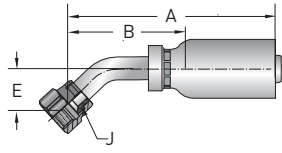

Fittings - Permanent Crimp

56 Series

13756 Female JIC 37° Swivel 45° Elbow

Construction: Steel. Add "C" for Stainless Steel.

Part Number	Thread Size	Hose I.D.		A		Cutoff Allow. B		E		J Hex
		inch	mm	inch	mm	inch	mm	inch	mm	inch
13756-4-2	7/16-20	1/8	3	1.98	50	1-5/16	33	.33	8	9/16
13756-4-3	7/16-20	3/16	5	1.93	49	1-1/4	32	.39	10	9/16
13756-4-4	7/16-20	1/4	6	2.19	56	1-1/4	32	.39	10	9/16
13756-5-4	1/2-20	1/4	6	2.46	62	1-1/2	38	.39	10	5/8
13756-6-4	9/16-18	1/4	6	2.24	57	1-1/4	32	.43	11	11/16
13756-6-5	9/16-18	5/16	8	2.53	64	1-1/2	38	.43	11	11/16
13756-6-6	9/16-18	3/8	10	2.57	65	1-9/16	40	.43	11	11/16
13756-8-6	3/4-16	3/8	10	2.76	70	1-3/4	44	.59	15	7/8
13756-8-8	3/4-16	1/2	13	2.72	69	1-5/8	41	.59	15	7/8
13756-10-8	7/8-14	1/2	13	2.87	73	1-3/4	45	.63	16	1
13756-10-10	7/8-14	5/8	16	3.23	83	2	50	.63	16	1
13756-12-10	1-1/16-12	5/8	16	3.74	95	2.40	61	.83	21	1-1/4
13756-12-12	1-1/16-12	3/4	19	4.03	102	2-11/16	68	.83	21	1-1/4
13756-16-16	1-5/16-12	1	25	4.53	115	2.63	67	.94	24	1-1/2

13956 Female JIC 37° Swivel 90° Elbow

Construction: Steel. Add "C" for Stainless Steel.

Part Number	Thread Size	Hose I.D.		A		Cutoff Allow. B		E		J Hex
		inch	mm	inch	mm	inch	mm	inch	mm	inch
13956-4-2	7/16-20	1/8	3	1.83	46	1-1/4	32	.68	17	9/16
13956-4-3	7/16-20	3/16	5	1.75	44	1-1/16	27	.83	21	9/16
13956-4-4	7/16-20	1/4	6	2.01	51	1-1/16	27	.83	21	9/16
13956-5-4	1/2-20	1/4	6	2.01	51	1-1/16	27	.83	21	5/8
13956-6-4	9/16-18	1/4	6	2.01	51	1-1/16	27	.91	23	11/16
13956-6-5	9/16-18	5/16	8	2.14	54	1-1/8	28	.91	23	11/16
13956-6-6	9/16-18	3/8	10	2.22	56	1-1/4	32	.91	23	11/16
13956-8-6	3/4-16	3/8	10	2.55	65	1-9/16	40	1.14	29	7/8
13956-8-8	3/4-16	1/2	13	2.48	63	1-3/8	35	1.14	29	7/8
13956-10-8	7/8-14	1/2	13	2.60	66	1-1/2	38	1.26	32	1
13956-10-10	7/8-14	5/8	16	2.96	75	1-5/8	41	1.26	32	1
13956-12-10	1-1/16-12	5/8	19	3.39	86	2-1/16	52	1.89	48	1-1/4
13956-12-12	1-1/16-12	3/4	19	3.89	99	2-9/16	65	1.89	48	1-1/4
13956-16-16	1-5/16-12	1	25	4.50	114	2.60	66	2.20	56	1-1/2